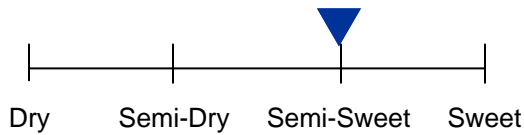

4565 Rt. 414 Romulus, NY 14541
www.swedishhill.com
(888)549-9463

DOOBIE BLUES

Our pet miniature donkey named Doobie provided the inspiration for this wine. He can often be heard bellowing his own version of the "blues". The wine can be described as fun, fruity and slightly sweet (kind of like we describe Doobie!), similar to a sweeter style Riesling.