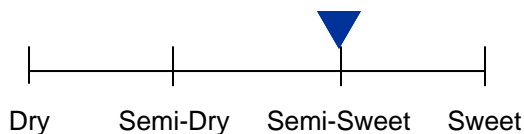

DOOBIE BLUES

Our pet miniature donkey named Doobie provided the inspiration for this wine. He can often be heard bellowing his own version of the "blues". The wine can be described as fun, fruity and slightly sweet (kind of like we describe Doobie!), similar to a sweeter style Riesling.