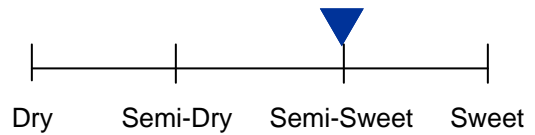

DOOBIE BLUES

Our pet miniature donkey named Doobie provided the inspiration for this wine. He can often be heard bellowing his own version of the "blues". The wine can be described as fun, fruity and slightly sweet (kind of like we describe Doobie!), similar to a sweeter style Riesling.